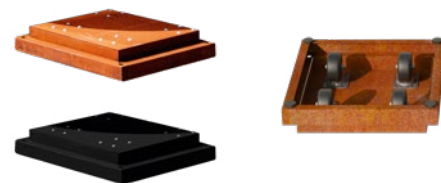

OFYR DOLLY

The OFYR Dolly is a simple way to move your OFYR cooking unit. Once wheeled into place, the Dolly's stabilising feet can be used to safely secure your OFYR cooking unit ready for cooking. Available in Corten steel and black coated steel.

OA-D

OFYR DOLLY

Material
Wheels

Corten steel
2x swivel casters
2x rigid casters

Dimensions
Weight

50x50x13 cm
8,9 kg

Available for

OFYR Classic 100-100
OFYR Classic Storage 100-100

EAN code

7432255445429

OA-DB

OFYR DOLLY BLACK

Material
Wheels

Black coated steel
2x swivel casters
2x rigid casters

Dimensions
Weight

50x50x13 cm
8,9 kg