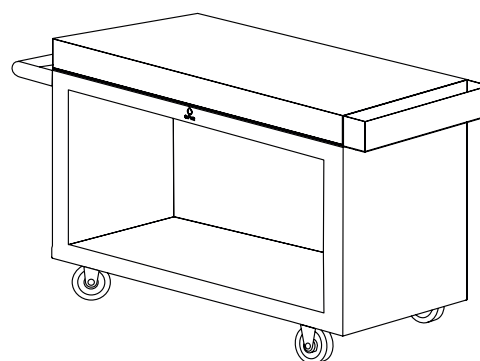

# OFYR MISE EN PLACE TABLE PRO

The OFYR Mise en Place Table PRO is an enlarged and mobile version of the Butcher Block 135. With the 135x65 cm dimensions there is ample working space. The table can be used on a paved surface. The chopping board is available in thermal beech wood and dark grey ceramics. After use you should store the thermal beech wood board indoors whereas the ceramic board can always stay outdoors.

## MP-PRO

OFYR MISE EN PLACE TABLE PRO

<b>Material</b>	Handle	Corten steel & Thermal beech wood
	Base	Corten steel
	Tool tray	Corten steel
	Tabletop	Thermal beech wood and Ceramic dark grey
<b>Wheels</b>		2x swivel casters
		2x rigid casters
<b>Dimensions</b>	Handle	19,5 x 65 cm, Ø5 cm
	Base	135 x 65 x 67,5 cm
	Tool tray	10 x 65 cm
	Tabletop	135 x 65 x 9 cm
<b>Total Height (with wheels)</b>		89,7 cm
<b>Total Weight</b>		139 kg